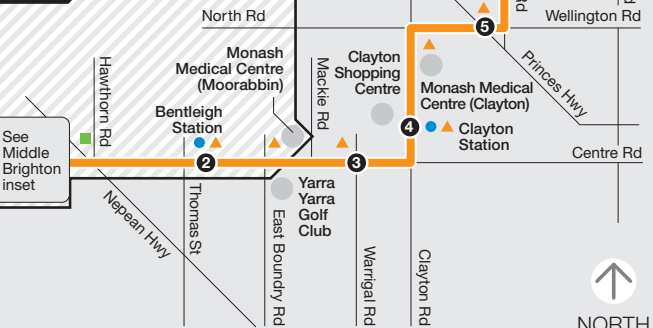

Middle Brighton – Blackburn

Route 703 via Bentleigh > Clayton > Monash University

Zone 2

Route extension

Blackburn inset

Middle Brighton inset

Zone 1 or 2

Ticketing zones

Zone 1

Zone 1 or 2

Zone 2

Connecting train

Connecting tram

Connecting bus

Timing point

For further information call 131 638 / (TTY) 9619 2727 (6am–midnight daily) or visit metlinkmelbourne.com.au

MAP NOT TO SCALE