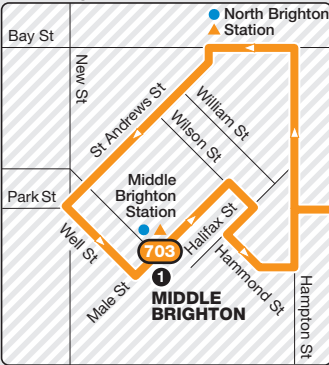

Middle Brighton – Blackburn

Route 703 via Bentleigh > Clayton > Monash University

Zone 2

Route extension

Blackburn inset

Middle Brighton inset

Zone 1 or 2

Ticketing zones

Zone 1

Zone 1 or 2

Zone 2

Connecting train

Connecting tram

Connecting bus

Timing point

For further information call 131 638 / (TTY) 9619 2727 (6am–midnight daily) or visit metlinkmelbourne.com.au

MAP NOT TO SCALE