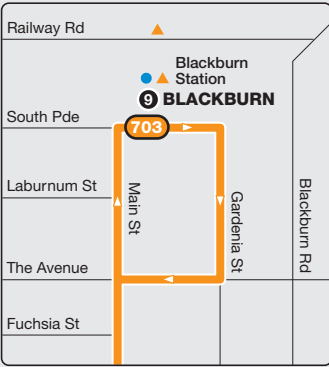

Middle Brighton – Blackburn

Route 703 via Bentleigh > Clayton > Monash University

Zone 2

Route extension

Blackburn inset

Middle Brighton inset

Zone 1 or 2

Ticketing zones

Zone 1

Zone 1 or 2

Zone 2

Connecting train

Connecting tram

Connecting bus

Timing point

For further information call 131 638 / (TTY) 9619 2727 (6am–midnight daily) or visit metlinkmelbourne.com.au

MAP NOT TO SCALE