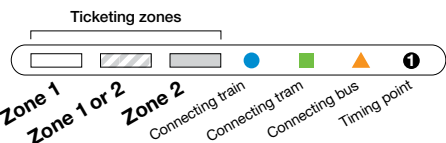

MAP B

Route 811 via Heatherton Rd > Springvale

Route 812 via Parkmore Shopping Centre

Zone 2

For further information call 131 638 / (TTY) 9619 2727 (6am–midnight daily) or visit metlinkmelbourne.com.au
MAP NOT TO SCALE