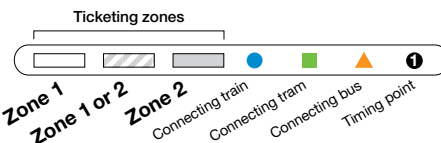

MAP B

Route 811 via Heatherton Rd > Springvale

Route 812 via Parkmore Shopping Centre

Zone 2

For further information call 131 638 / (TTY) 9619 2727 (6am–midnight daily) or visit metlinkmelbourne.com.au
MAP NOT TO SCALE