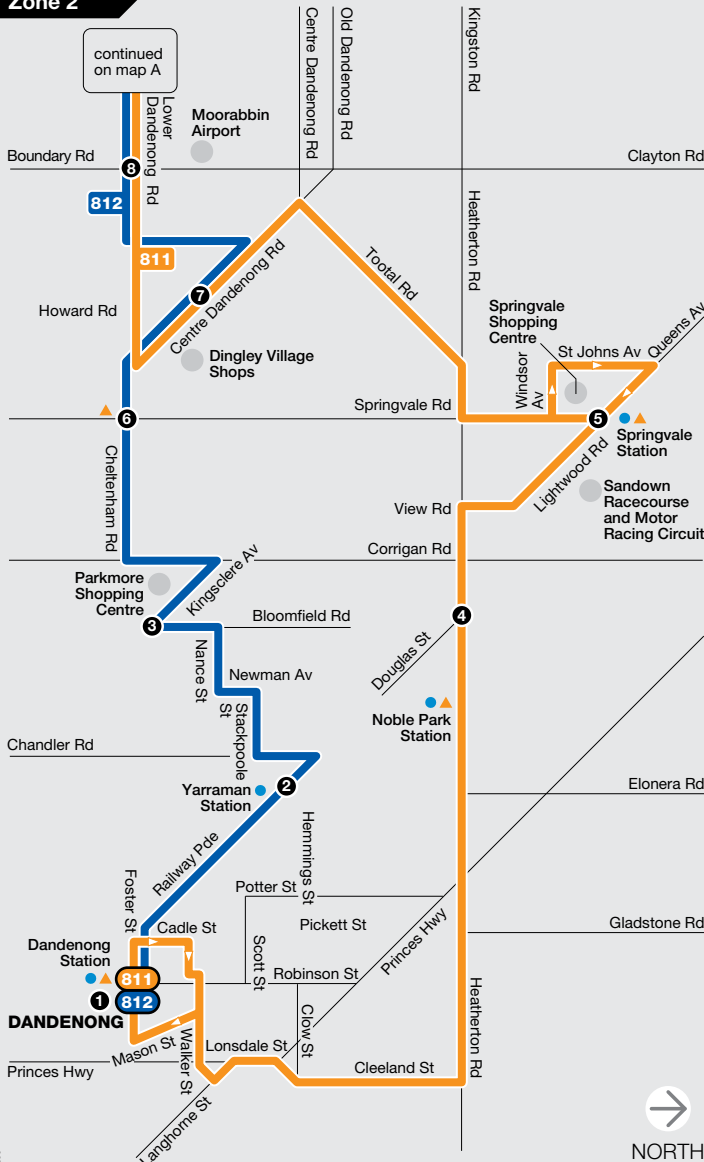

Dandenong – Brighton

Dandenong – Brighton

MAP A

Route 811 via Heatherton Rd > Springvale

Route 812 via Parkmore Shopping Centre

Zone 1 or 2

Zone 2

Brighton inset

MAP B

Route 811 via Heatherton Rd > Springvale

Route 812 via Parkmore Shopping Centre

Zone 2

For further information call 131 638 / (TTY) 9619 2727 (6am–midnight daily) or visit metlinkmelbourne.com.au
MAP NOT TO SCALE