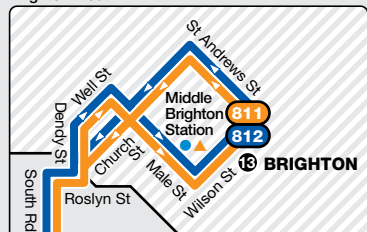

Dandenong – Brighton

Dandenong – Brighton

MAP A

Route 811 via Heatherton Rd > Springvale

Route 812 via Parkmore Shopping Centre

Zone 1 or 2

Zone 2

Brighton inset

MAP B

Route 811 via Heatherton Rd > Springvale

Route 812 via Parkmore Shopping Centre

Zone 2

For further information call 131 638 / (TTY) 9619 2727 (6am–midnight daily) or visit metlinkmelbourne.com.au
MAP NOT TO SCALE