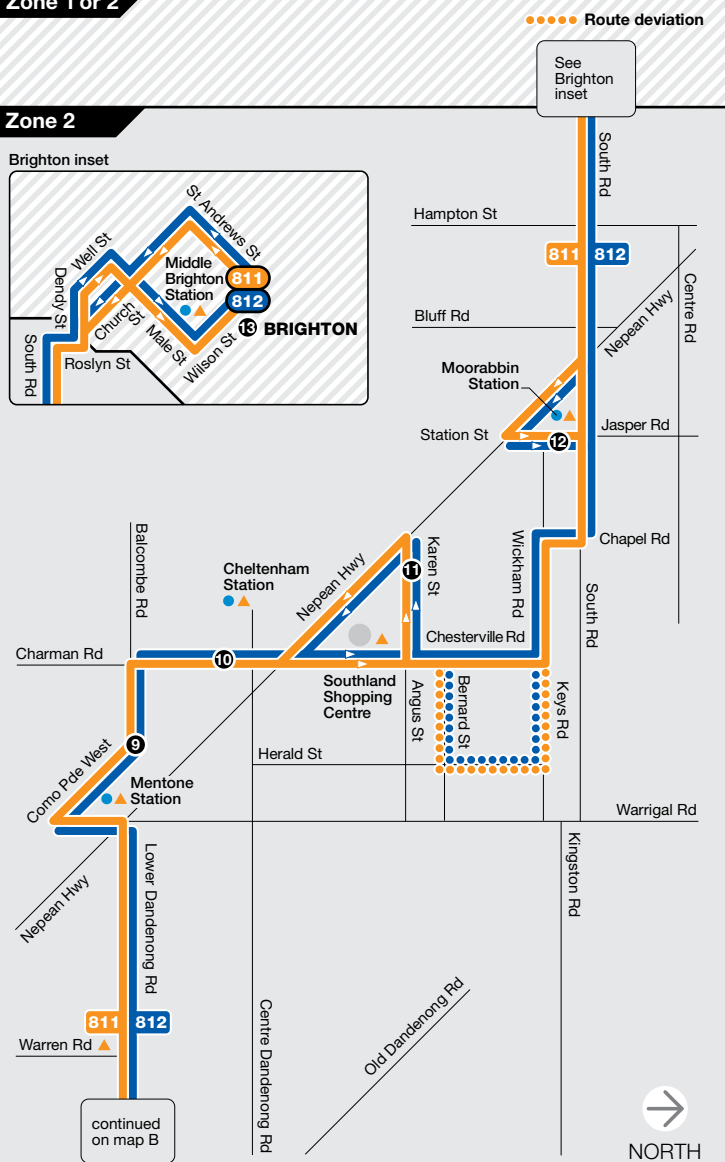

Dandenong – Brighton

Dandenong – Brighton

MAP A

Route 811 via Heatherton Rd > Springvale

Route 812 via Parkmore Shopping Centre

Zone 1 or 2

Zone 2

Brighton inset

MAP B

Route 811 via Heatherton Rd > Springvale

Route 812 via Parkmore Shopping Centre

Zone 2

For further information call 131 638 / (TTY) 9619 2727 (6am–midnight daily) or visit metlinkmelbourne.com.au
MAP NOT TO SCALE