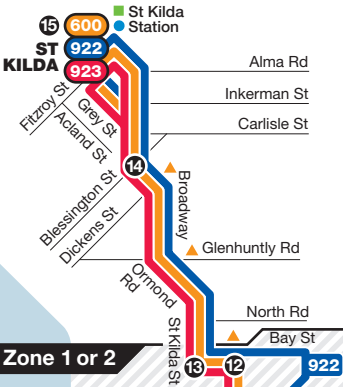

# St Kilda – Southland

- Route 600 via Brighton > Sandringham > Beaumaris
- Route 922 via Brighton > Sandringham > Beaumaris
- Route 923 via Brighton > Sandringham > Beaumaris

## Brighton Inset