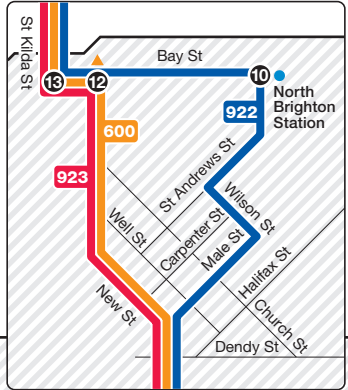

# St Kilda – Southland

- Route 600 via Brighton > Sandringham > Beaumaris
- Route 922 via Brighton > Sandringham > Beaumaris
- Route 923 via Brighton > Sandringham > Beaumaris

## Zone 1

## Brighton Inset

## Zone 2

NORTH