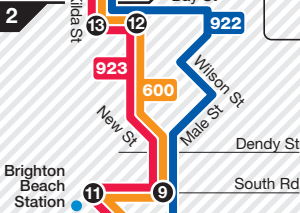

# St Kilda – Southland

- Route 600 via Brighton > Sandringham > Beaumaris
- Route 922 via Brighton > Sandringham > Beaumaris
- Route 923 via Brighton > Sandringham > Beaumaris

## Brighton Inset

## Zone 2

NORTH