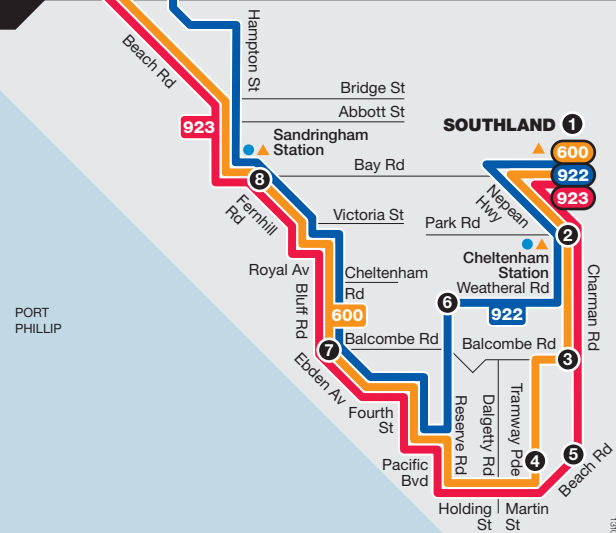

# St Kilda – Southland

- Route 600 via Brighton > Sandringham > Beaumaris
- Route 922 via Brighton > Sandringham > Beaumaris
- Route 923 via Brighton > Sandringham > Beaumaris

## Zone 1

## Brighton Inset

## Zone 2

NORTH