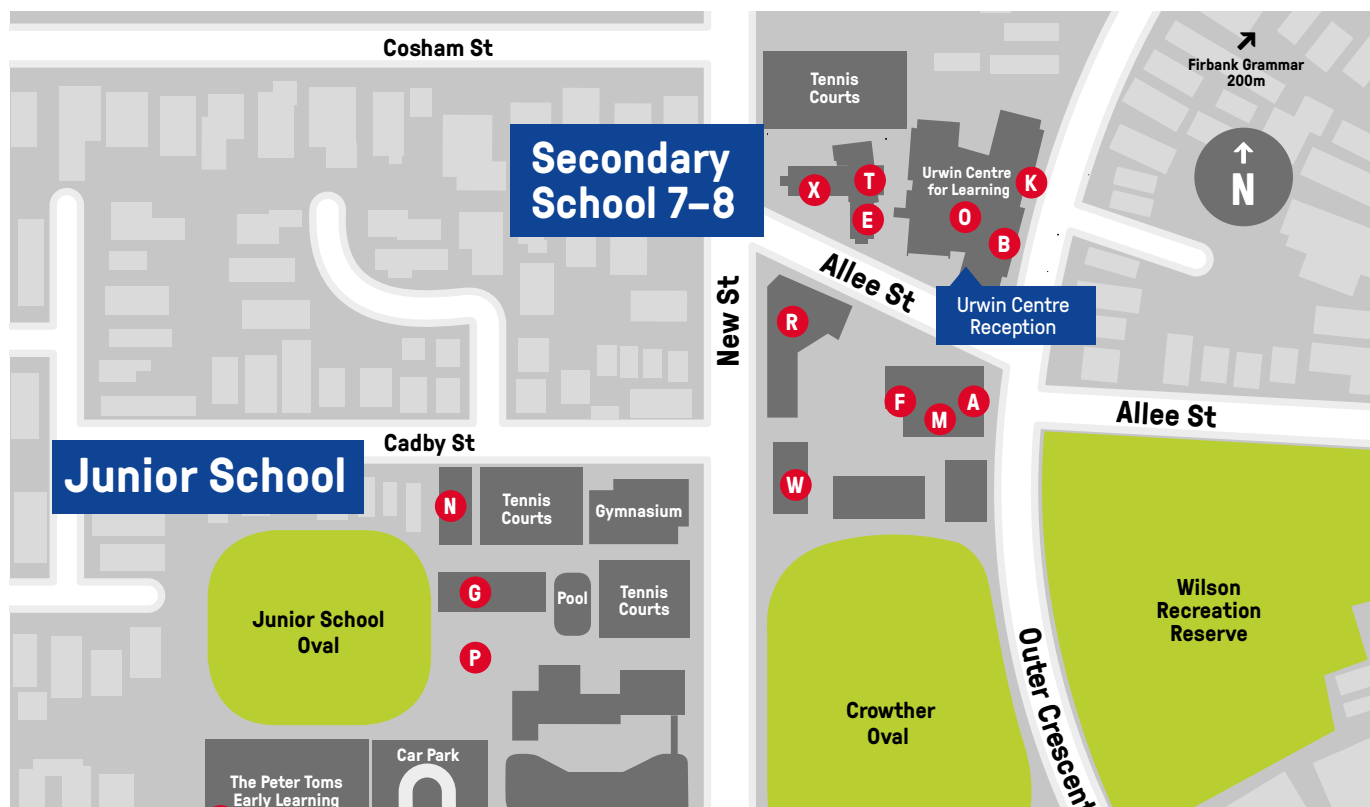

Uniform Price List **ELC**

Valid to 30 June 2019 – *All prices GST inclusive and are subject to change without prior notice

All items marked as All Sizes unless listed otherwise

Striped Polo Top (striped with Logo)	$39.95
ELC Trackpants	$55.95
Stretch shorts with red/blue panelling	$37.95
Rugby Top	$69.95
Long Sleeve Crew T-Shirt	$47.50
Ankle socks (navy with red, white and blue stripe) (2pack)	$15.95
Smock (navy waterproof lined)	$32.95
Slouch hat (navy hat with logo)	$18.00
School bags	
Lite/Smart Pak S	$64.95
Library Bag	$18.95
Beanie (navy with logo - optional)	$14.00
Gloves (navy – optional)	$8.50
Raincoat (navy with logo – optional)	$49.95

Trading hours

During Term:

Monday	12pm – 4.15pm
Tuesday	7.45am – 10.45am
Wednesday	CLOSED
Thursday	7.45am – 10.45am
Friday	12pm – 4.15pm
Saturday	8.30am – 11.30am

Online shop and payment options

<https://www.noone.com.au/shop/at/bgs/bgs@noone.com.au>

Visa & Mastercard accepted & instore eftpos facilities available. Unfortunately we are unable to accept payment by cheque.

Location and contact

(W) on map below. Rosstrevor Building, School Uniform Shop Phone: 8591 2289