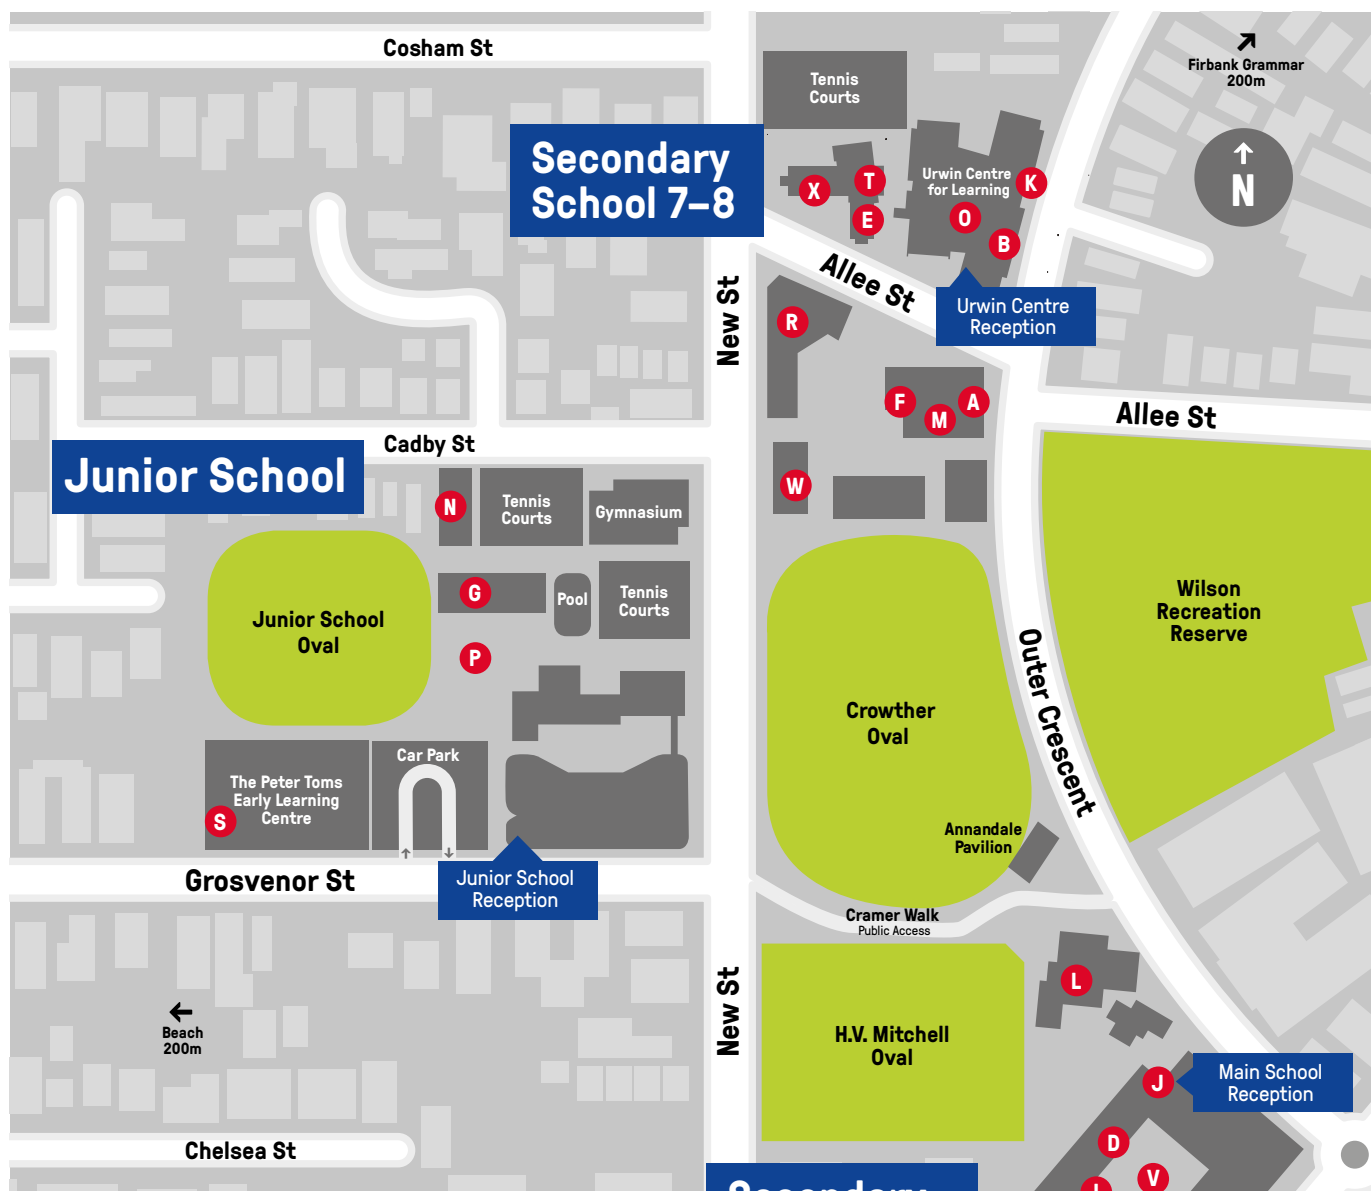

Location and contact

(W) on map below. Rosstrevor Building, School Uniform Shop Phone: 8591 2289

Academic Uniform

Years 7 to 10

Long Sleeve Shirt

Tie - Middle

Blazer

Short Sleeve Shirt